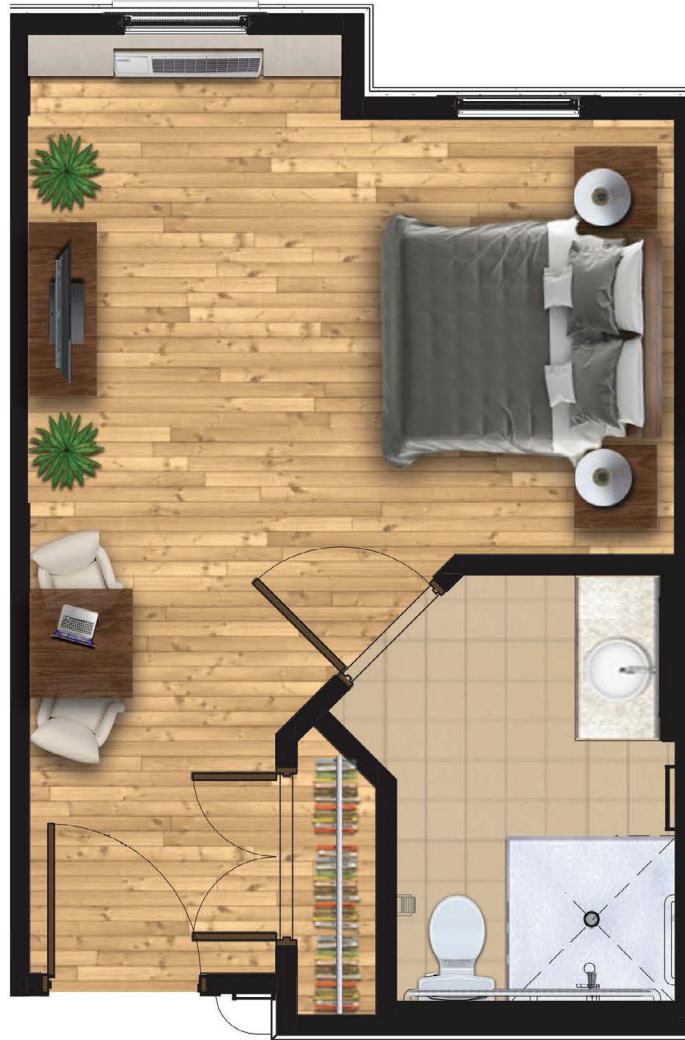

MEMORY SUPPORT STUDIO FLOOR PLAN

366 SQ. FT.

Square footage and layouts vary.

Name _____

Apartment No. _____ Apartment Rate _____

Notes _____

Date _____ Rate Expires On _____