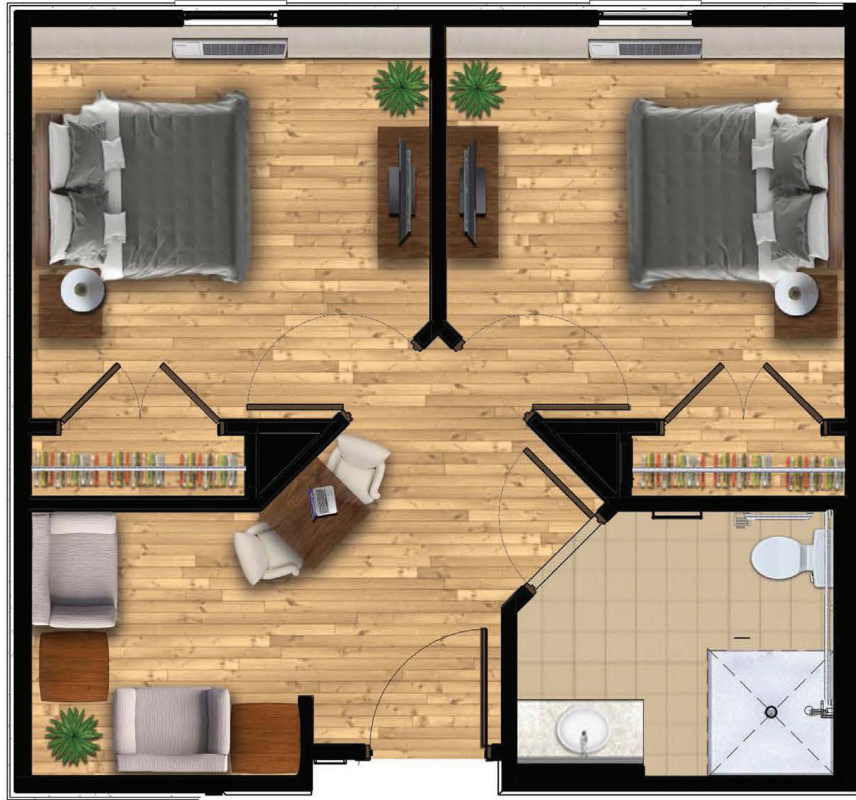

MEMORY SUPPORT 2 BEDROOM SHARED FLOOR PLAN

623 SQ. FT.

Square footage and layouts vary.

Name _____

Apartment No. _____ Apartment Rate _____

Notes _____

Date _____ Rate Expires On _____